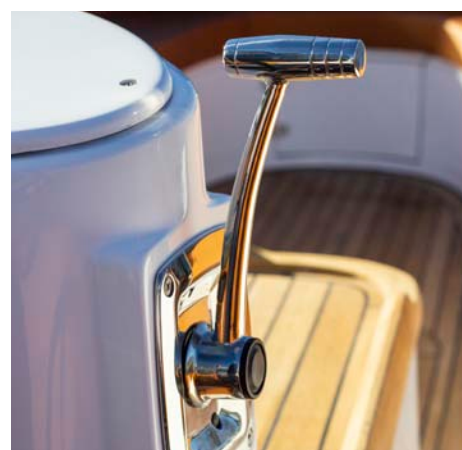

OPTIONAL ENGINES

- Yamaha F30 BETL 1,950 EUR
- Yamaha F40 FEDL 2,950 EUR

Spirit25

TENDER

Price with standard features
€ 32,950 EUR