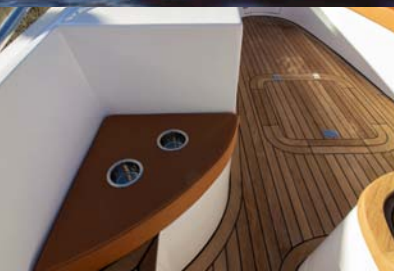

Ever heard of the One Thousand and One Arabian Nights folk tales? This tender comes right out of one such tale, as it were. Children are particularly fond of night stories, full of adventure and magic. Take your children on a night cruise. It will be a thrilling experience for the whole family, guaranteed!